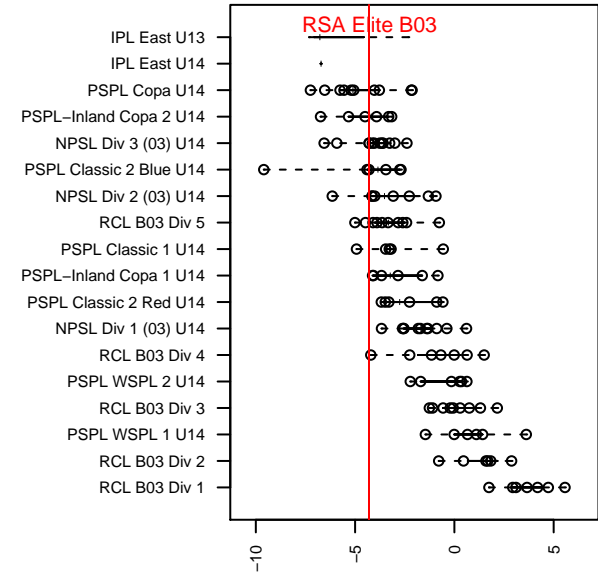

RSA Elite B03

RSA Elite
 Puyallup, WA
 B03 total strength=861
 attack=1.24 defense=1.23
 fall league = PSPL Classic 2 Blue U14
 spr league = Spr PSPL Classic U14
 notes= Hanson 2016

alt names used:
 RAINIER SOCCER ALLIANCE RSA ELITE B03
 RSA Elite B03/04 Hanson
 RSA Elite B03/04 Hanson
 RSA Elite B03-04 Hanson
 RSA Elite B03/04 Hanson
 RSA ELITE B03/04 HANSON (WA)

Venues played:
 2016 Crossfire Select U14 Bronze
 2016 Bend Premier Cup Timbers Bronze Group
 2016 Tyee Cup B03 Gold
 2016 PSPL Classic 2 Blue U14
 2016 Spr PSPL Classic U14
 2016 WA Cup U14 Bronze U14

**attack and defense variance (black dot)
relative to other teams
and top 10 in region**

**attack and defense rating
relative to others at age
and all opponents in last 13 months**

Performance relative to 13 month average