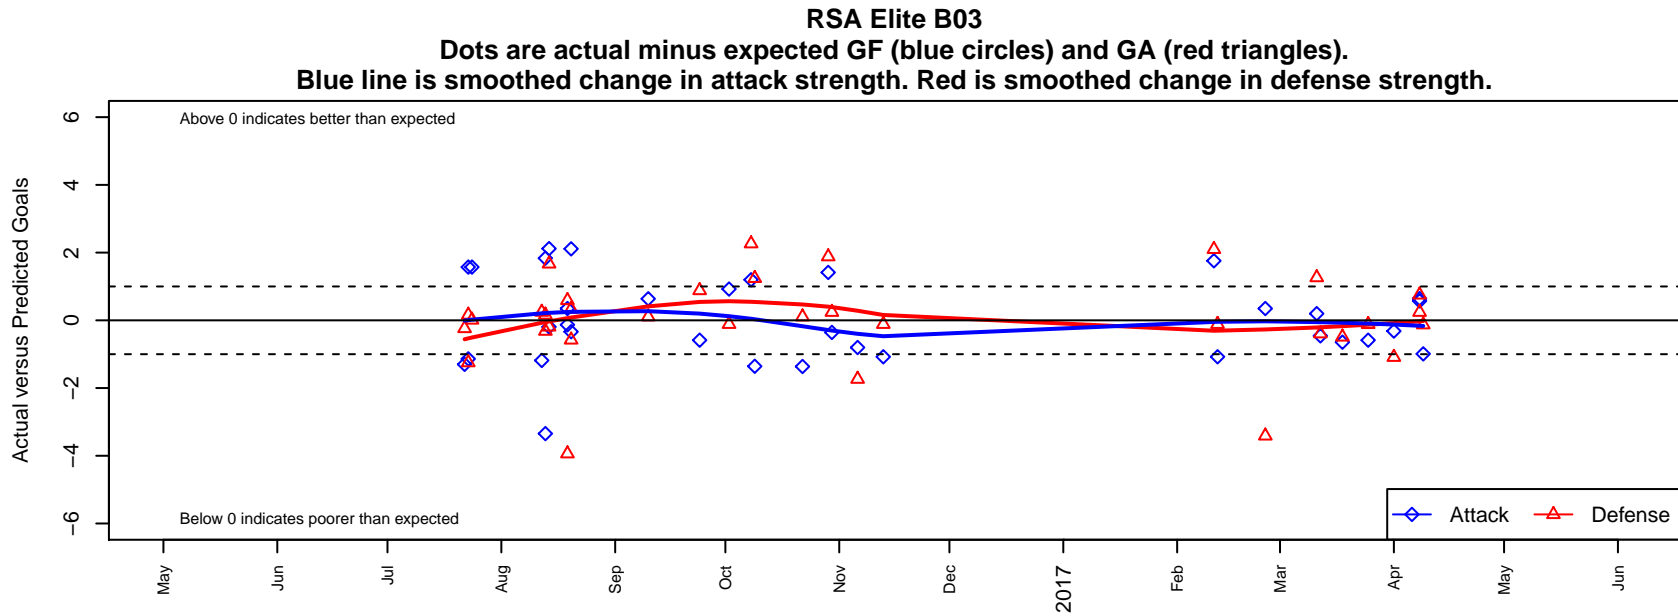

RSA Elite B03

RSA Elite
 Puyallup, WA
 B03 total strength=861
 attack=1.24 defense=1.23
 fall league = PSPL Classic 2 Blue U14
 spr league = Spr PSPL Classic U14
 notes= Hanson 2016

alt names used:
 RAINIER SOCCER ALLIANCE RSA ELITE B03
 RSA Elite B03/04 Hanson
 RSA Elite B03/04 Hanson
 RSA Elite B03-04 Hanson
 RSA Elite B03/04 Hanson
 RSA ELITE B03/04 HANSON (WA)

Venues played:
 2016 Crossfire Select U14 Bronze
 2016 Bend Premier Cup Timbers Bronze Group
 2016 Tyee Cup B03 Gold
 2016 PSPL Classic 2 Blue U14
 2016 Spr PSPL Classic U14
 2016 WA Cup U14 Bronze U14

**attack and defense variance (black dot)
relative to other teams
and top 10 in region**

**attack and defense rating
relative to others at age
and all opponents in last 13 months**

Performance relative to 13 month average